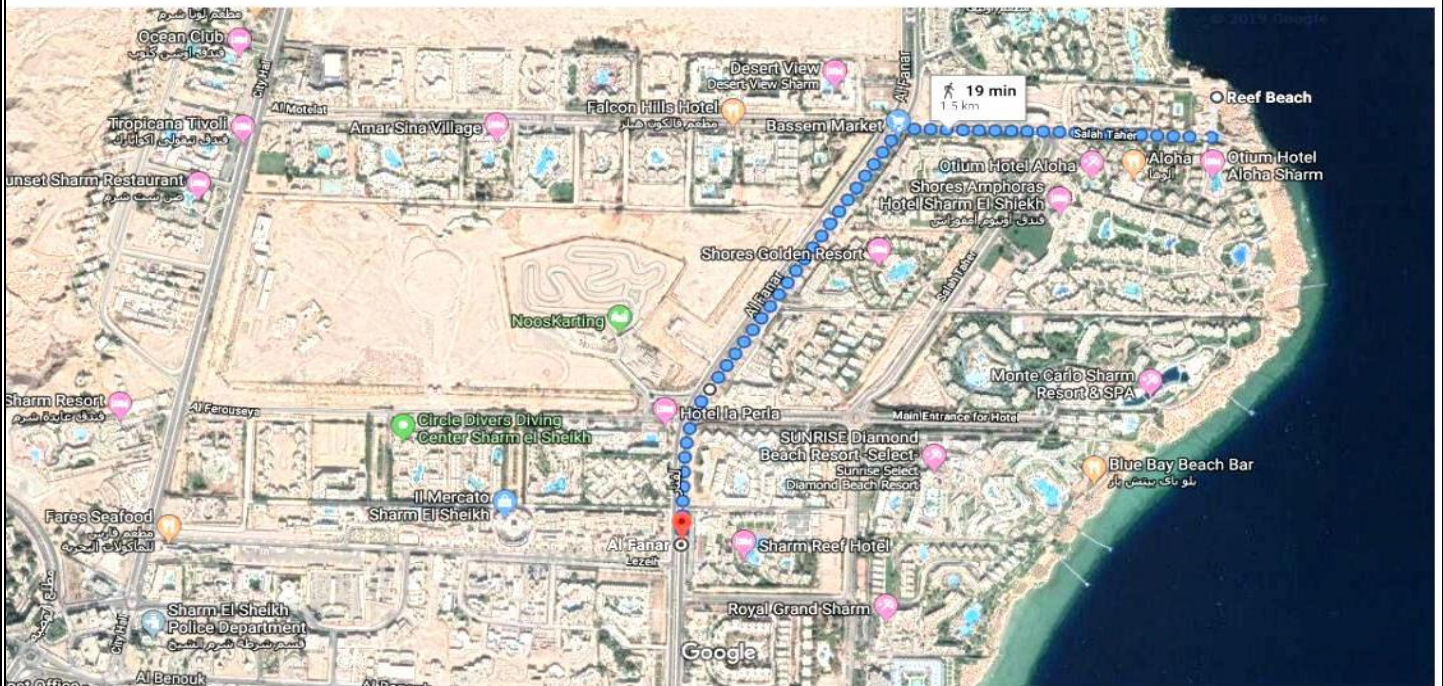

SHARM REEF  
HOTEL  
SHARM EL SHEIKH

## Shuttle Bus Schedule

<u>From Hotel</u>	<u>From Beach</u>
08:30 AM	12:30 PM (Except Friday)
09:00 AM	01:00 PM
10:00 AM	02:30 PM
11:00 AM	04:00 PM
12:00 AM	05:00 PM
02:00 PM	
03:00 PM	

Imagery ©2019 CNES / Airbus, DigitalGlobe, Map data ©2019 Google, ORION-ME 500 ft

via Salah Taher and Al Fanar 19 min  
1.5 km

Mostly flat