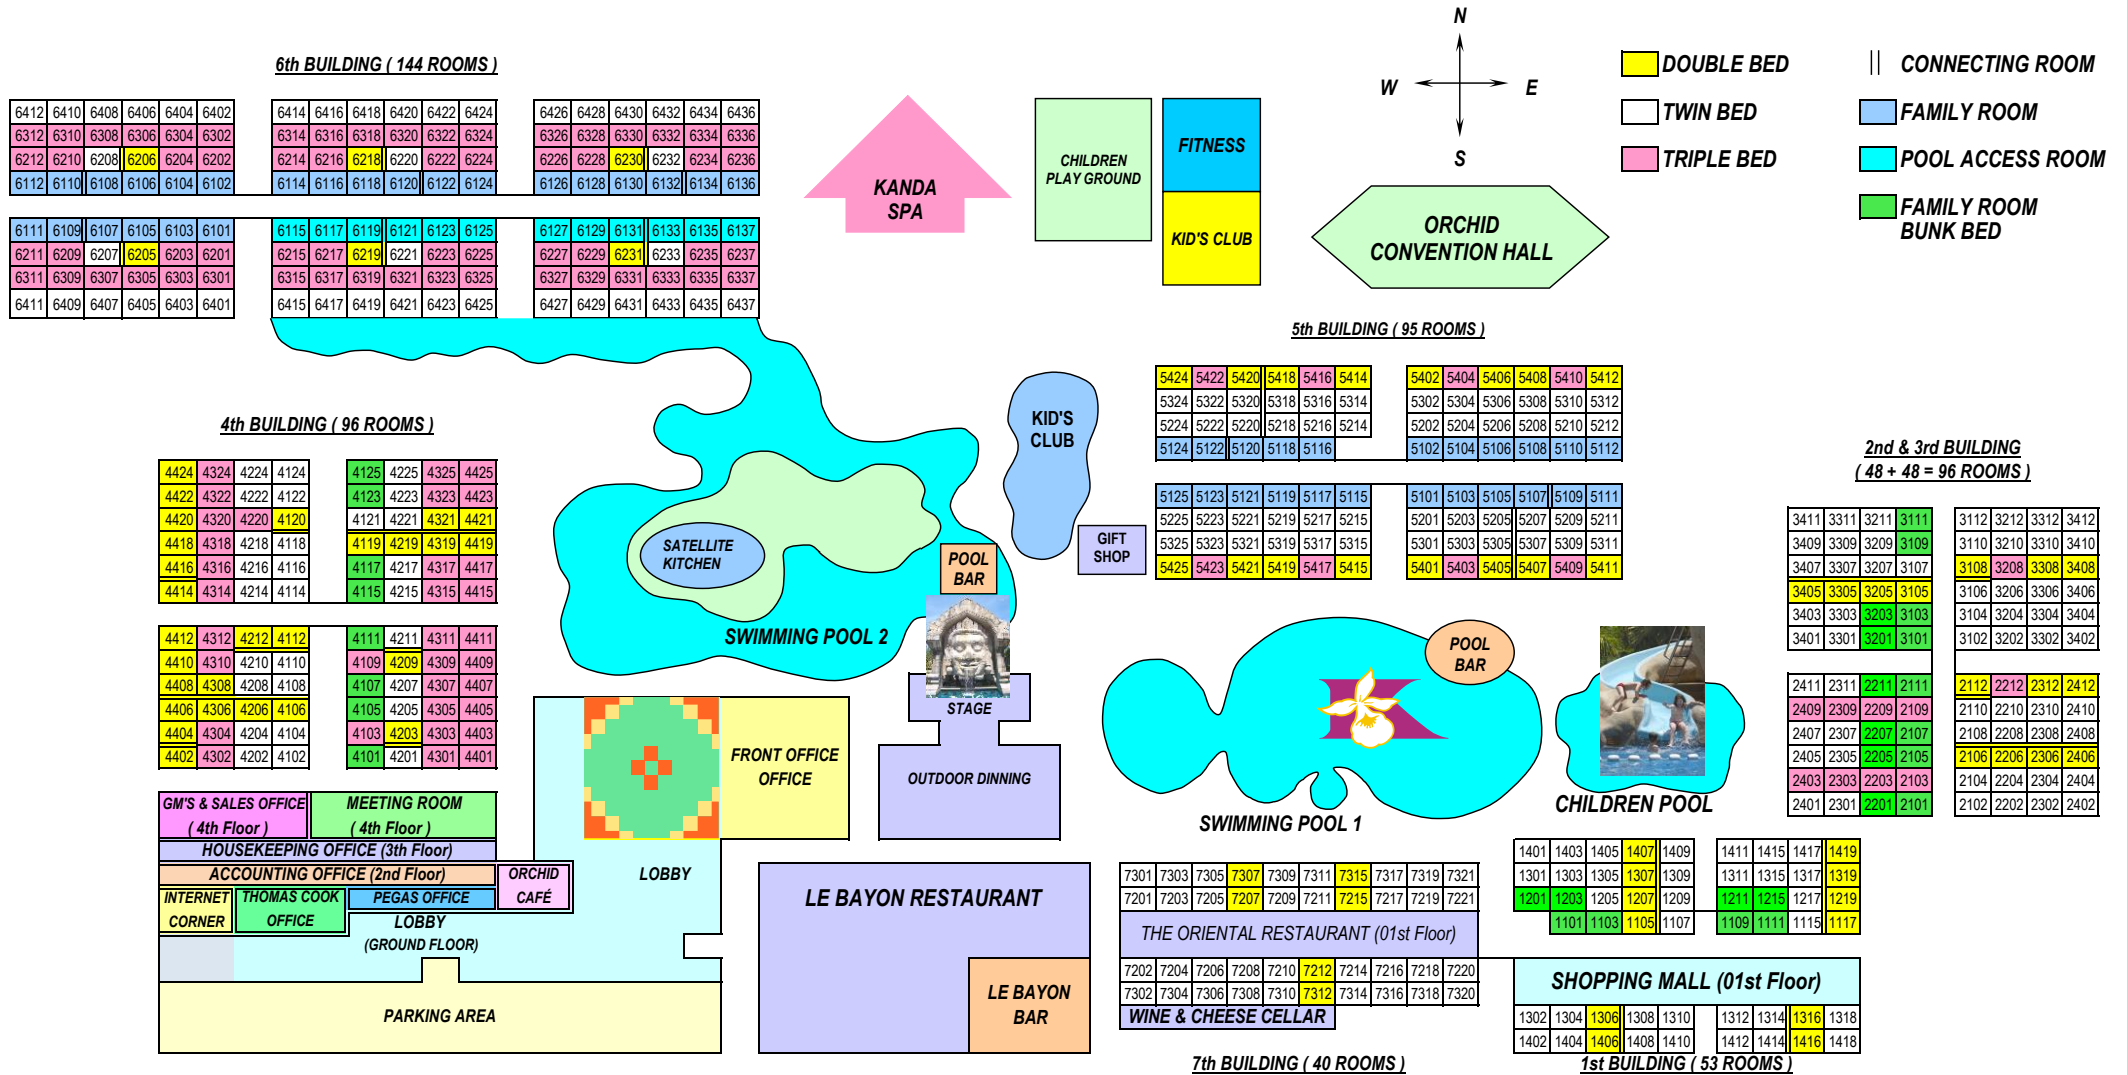

LAYOUT OF PHUKET ORCHID RESORT & SPA (524 ROOMS)

1st BUILDING : 33 TWN, 12 DBL, 8 FAM. BUNK BED = 53 ROOMS
 2nd BUILDING : 24 TWN, 7 DBL, 5 TRP., 8 FAM. BUNK BED = 48 ROOMS
 3rd BUILDING : 34 TWN, 7 DBL, 1 TRP., 6 FAM. BUNK BED = 48 ROOMS
 4th BUILDING : 28 TWN, 27 DBL, 33 TRP., 8 FAM. BUNK BED = 96 ROOMS
 5th BUILDING : 48 TWN, 16 DBL, 8 TRP., 23 FAM. = 95 ROOMS
 6th BUILDING : 42 TWN, 6 DBL, 60 TRP, 24 FAM, 12 P/A = 144 ROOMS
 7th BUILDING : 34 TWN, 6 DBL = 40 ROOMS

TOTAL HOTEL ROOM = 524 ROOMS

REMARK : 57 CONNECTING ROOMS (49 DELUXE ROOMS / 6 FAMILY ROOMS / 2 POOL ACCESS ROOMS)

DELUXE ROOM 435 ROOMS

- TWIN BED = 243 ROOMS
- DOUBLE BED = 81 ROOMS
- TRIPLE ROOM (1 DOUBLE+1 SINGLE) = 111 ROOMS

FAMILY ROOM 77 ROOMS

- 2 DOUBLE BEDS = 47 ROOMS
- 1 DOUBLE + 1 BUNK BED = 30 ROOMS

POOL ACCESS ROOM 12 ROOMS

- DOUBLE BEDS = 12 ROOMS