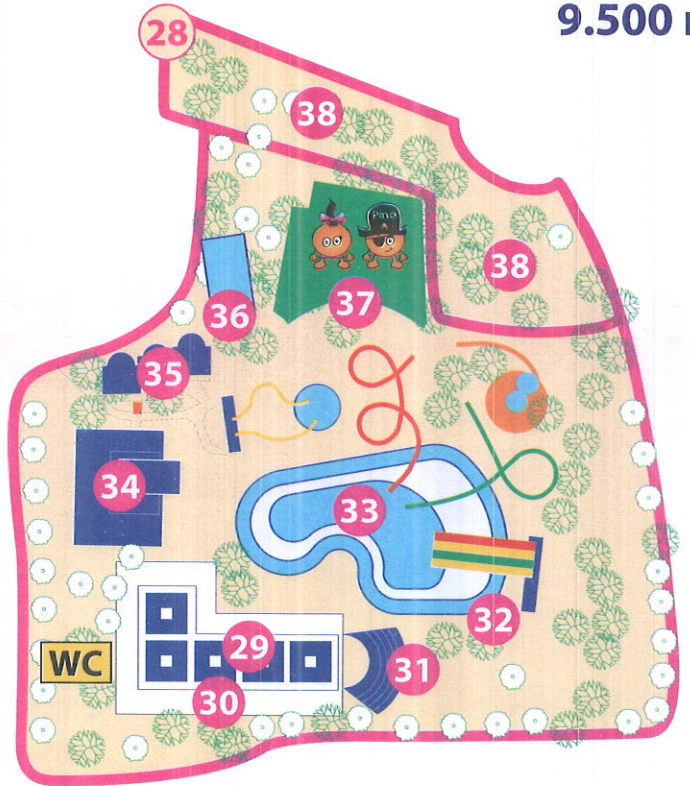

BELEK CENTER

MARITIM

PINE BEACH • BELEK

OUTDOOR PLACES

- 1 Sea Platform
- 2 Pavillion
- 3 Nargile Bar
- 4 Club Pine
- 5 Akdeniz Snack
- 6 Towel&Animation Info Desk
- 7 Pool
- 8 Step-Aerobic
- 9 Pool Snack
- 10 Amphitheatre
- 11 Patisserie
- 12 A'la Carte Restaurants
- 13 Restaurants
- 14 Club Main Building
 - 1st Floor 3101-3119
 - 2nd Floor 3201-3221
 - 3rd Floor 3301-3321
 - 4th Floor 3401-3421
- 15 Air Rifle
- 16 Archery
- 17 Tennis Court
- 18 Bus Stop
- 19 Secret Garden
- 20 Reception
 - 1st Floor 1101-1146
 - 2nd Floor 1201-1286
 - 3rd Floor 1301-1390
 - 4th Floor 1401-1482
 - 5th Floor 1501-1576
- 21 Convention Snack
- 22 Relax Bar
- 23 Relax Pool
- 24 Green House
- 25 Staff Entrance
- 26 Parking Garage
- 27 Entrance

28 CHILDREN & TEENAGER WORLD

9.500 m²

- 29 Pino Snack
- 30 Pino Club
- 31 Pino Amphitheatre
- 32 Pino Crazy River
- 33 Pino Aqua Park
- 34 Baby Game & Sleeping House
- 35 Pino Art Studio
- 36 Pino Fresh Pool
- 37 Pino Playground
- 38 Teenager Fun Climbing Area