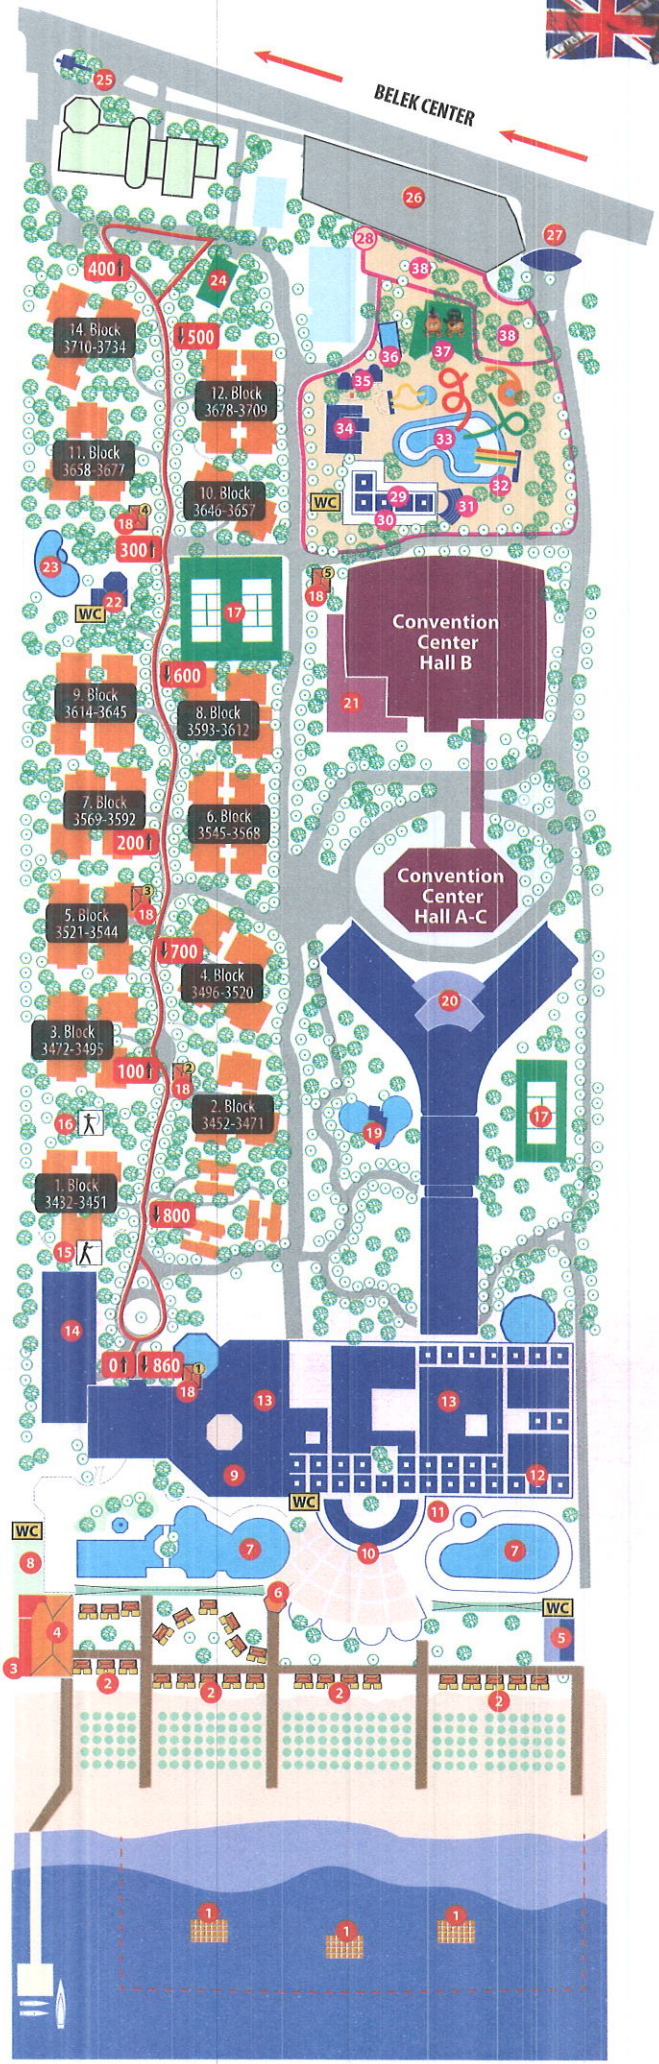

BELEK CENTER

MARITIM

PINE BEACH • BELEK

OUTDOOR PLACES

- 1 Sea Platform
- 2 Pavillion
- 3 Nargile Bar
- 4 Club Pine
- 5 Akdeniz Snack
- 6 Towel&Animation Info Desk
- 7 Pool
- 8 Step-Aerobic
- 9 Pool Snack
- 10 Amphitheatre
- 11 Patisserie
- 12 A'la Carte Restaurants
- 13 Restaurants
- 14 Club Main Building
 - 1st Floor 3101-3119
 - 2nd Floor 3201-3221
 - 3rd Floor 3301-3321
 - 4th Floor 3401-3421
- 15 Air Rifle
- 16 Archery
- 17 Tennis Court
- 18 Bus Stop
- 19 Secret Garden
- 20 Reception
 - 1st Floor 1101-1146
 - 2nd Floor 1201-1286
 - 3rd Floor 1301-1390
 - 4th Floor 1401-1482
 - 5th Floor 1501-1576
- 21 Convention Snack
- 22 Relax Bar
- 23 Relax Pool
- 24 Green House
- 25 Staff Entrance
- 26 Parking Garage
- 27 Entrance

28 CHILDREN & TEENAGER WORLD

9.500 m²

- 29 Pino Snack
- 30 Pino Club
- 31 Pino Amphitheatre
- 32 Pino Crazy River
- 33 Pino Aqua Park
- 34 Baby Game & Sleeping House
- 35 Pino Art Studio
- 36 Pino Fresh Pool
- 37 Pino Playground
- 38 Teenager Fun Climbing Area